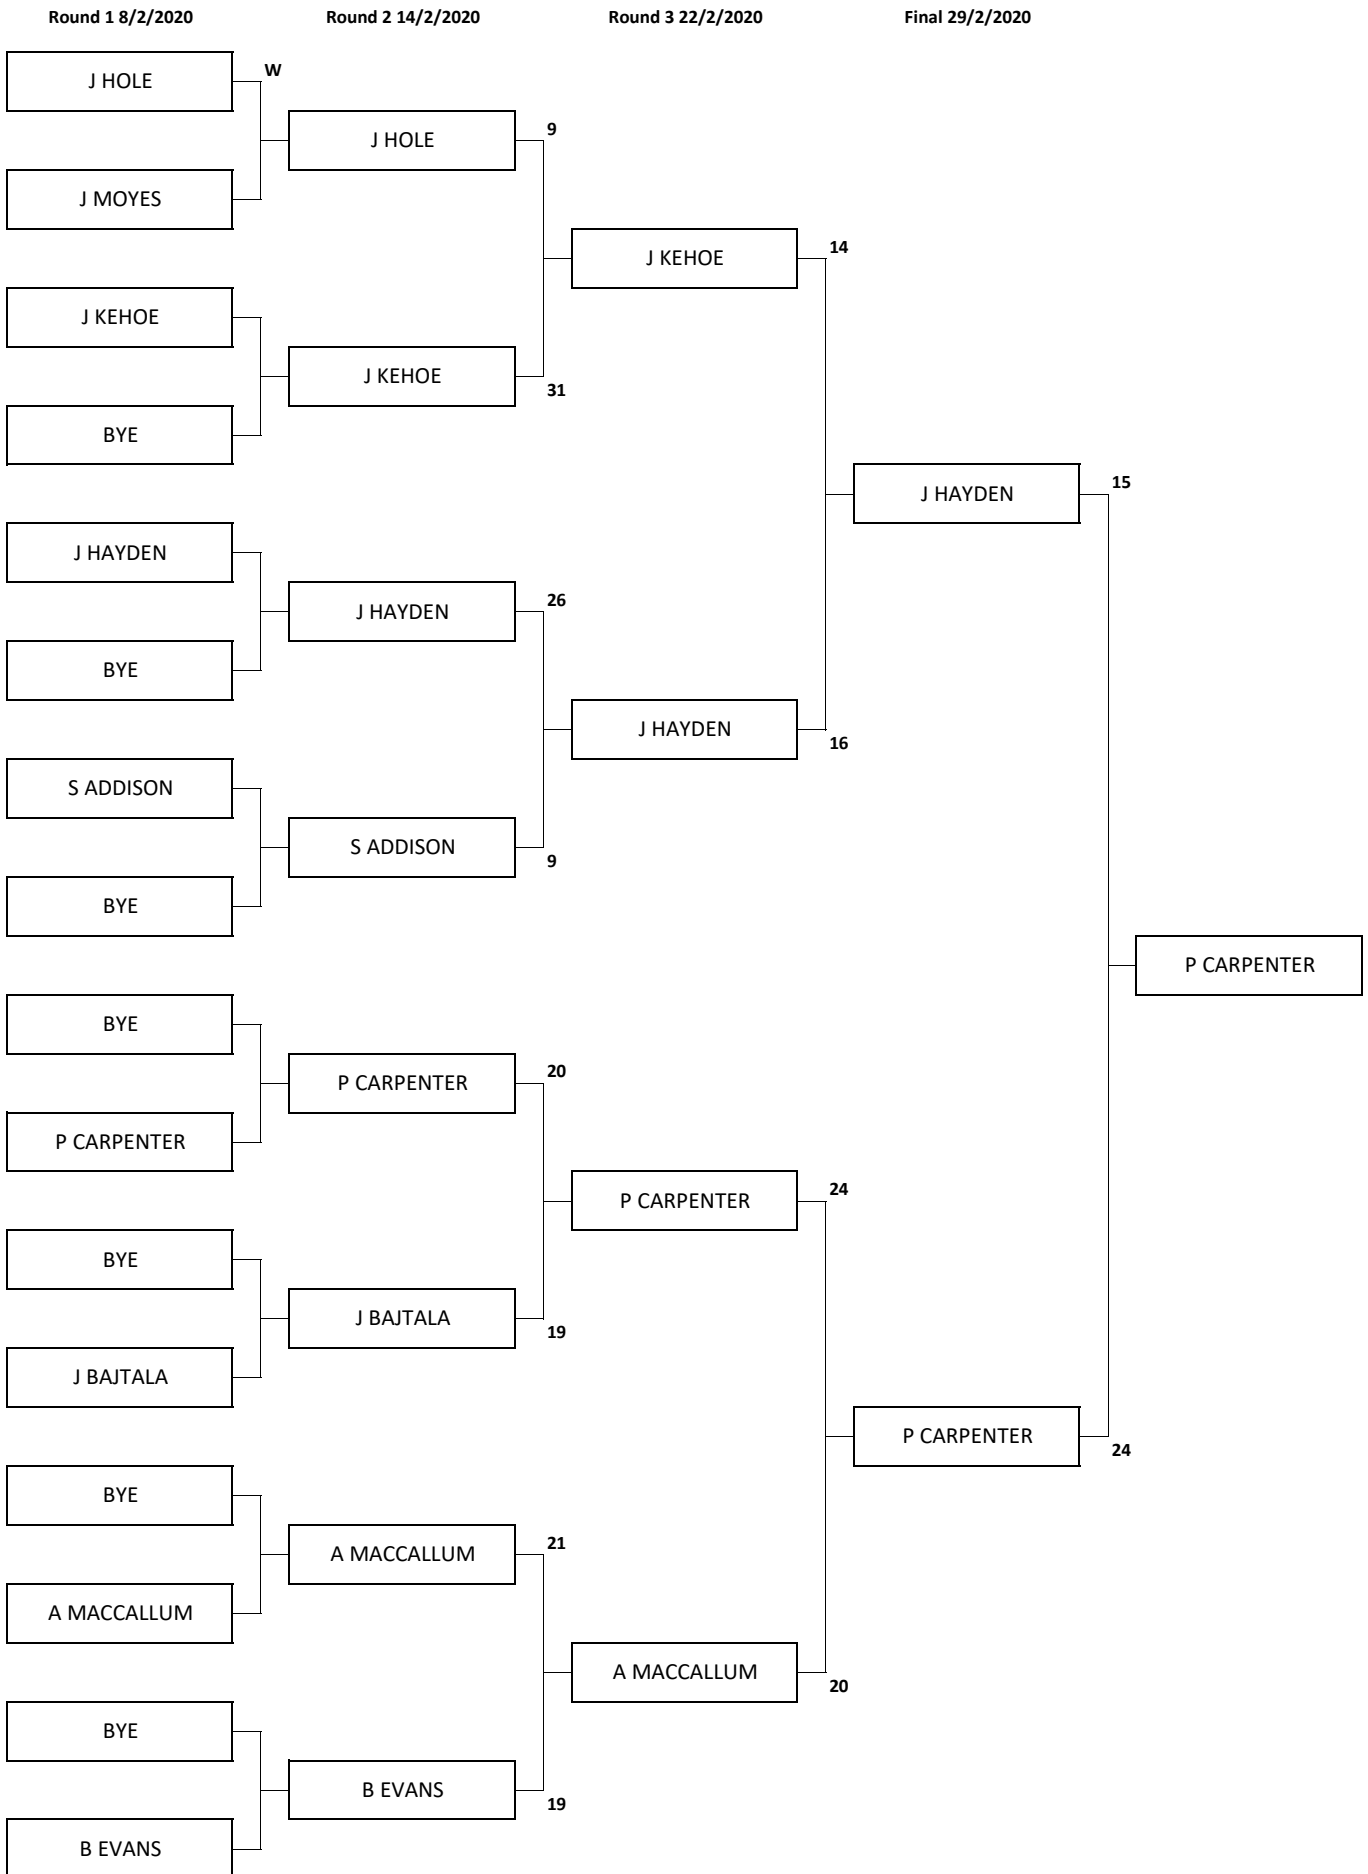

MOSMAN WOMEN'S BOWLING CLUB CHAMPIONSHIP CLUB FOURS 2020

MOSMAN WOMEN'S BOWLING CLUB CHAMPIONSHIP CLUB FOURS 2020

Team No.	Lead	Second	Third	Skip
1	P PURCELL	R DALE	J MITCHELL	J HOLE
2	G WEERDEN	G GLEICHMAN	C WILSON	J KEHOE
3	A BARRON	L DAVIS	D OWEN	J HAYDEN
4	J SHEAD	D NOEL	B ANDERSON	S ADDISON
5	R O'BRIEN	M MILLER	E LEGG	P CARPENTER
6	S BUCHANAN	A SOMERS	R BOWER	J BAJTALA
7	C DUHIGG	K BALNAVES	J TOTH	A MACCALLUM
8	S THOMSON	D BROWN	A SULLIVAN	B EVANS
9	BA CLEVELAND	G SUTERS	T CZINEGE	P TAMAOKI
10				
11				
12				
13				
14				
15				
16				
17				
18				
19				
20				
21				
22				
23				
24				
25				
26				
27				
28				
29				
30				
31				
32				
33				
34				
35				
36				
37				
38				
39				
40				
41				
42				
43				
44				
45				
46				
47				
48				
49				
50				
51				
52				
53				
54				
55				
56				
57				
58				
59				
60				
61				
62				
63				
64				