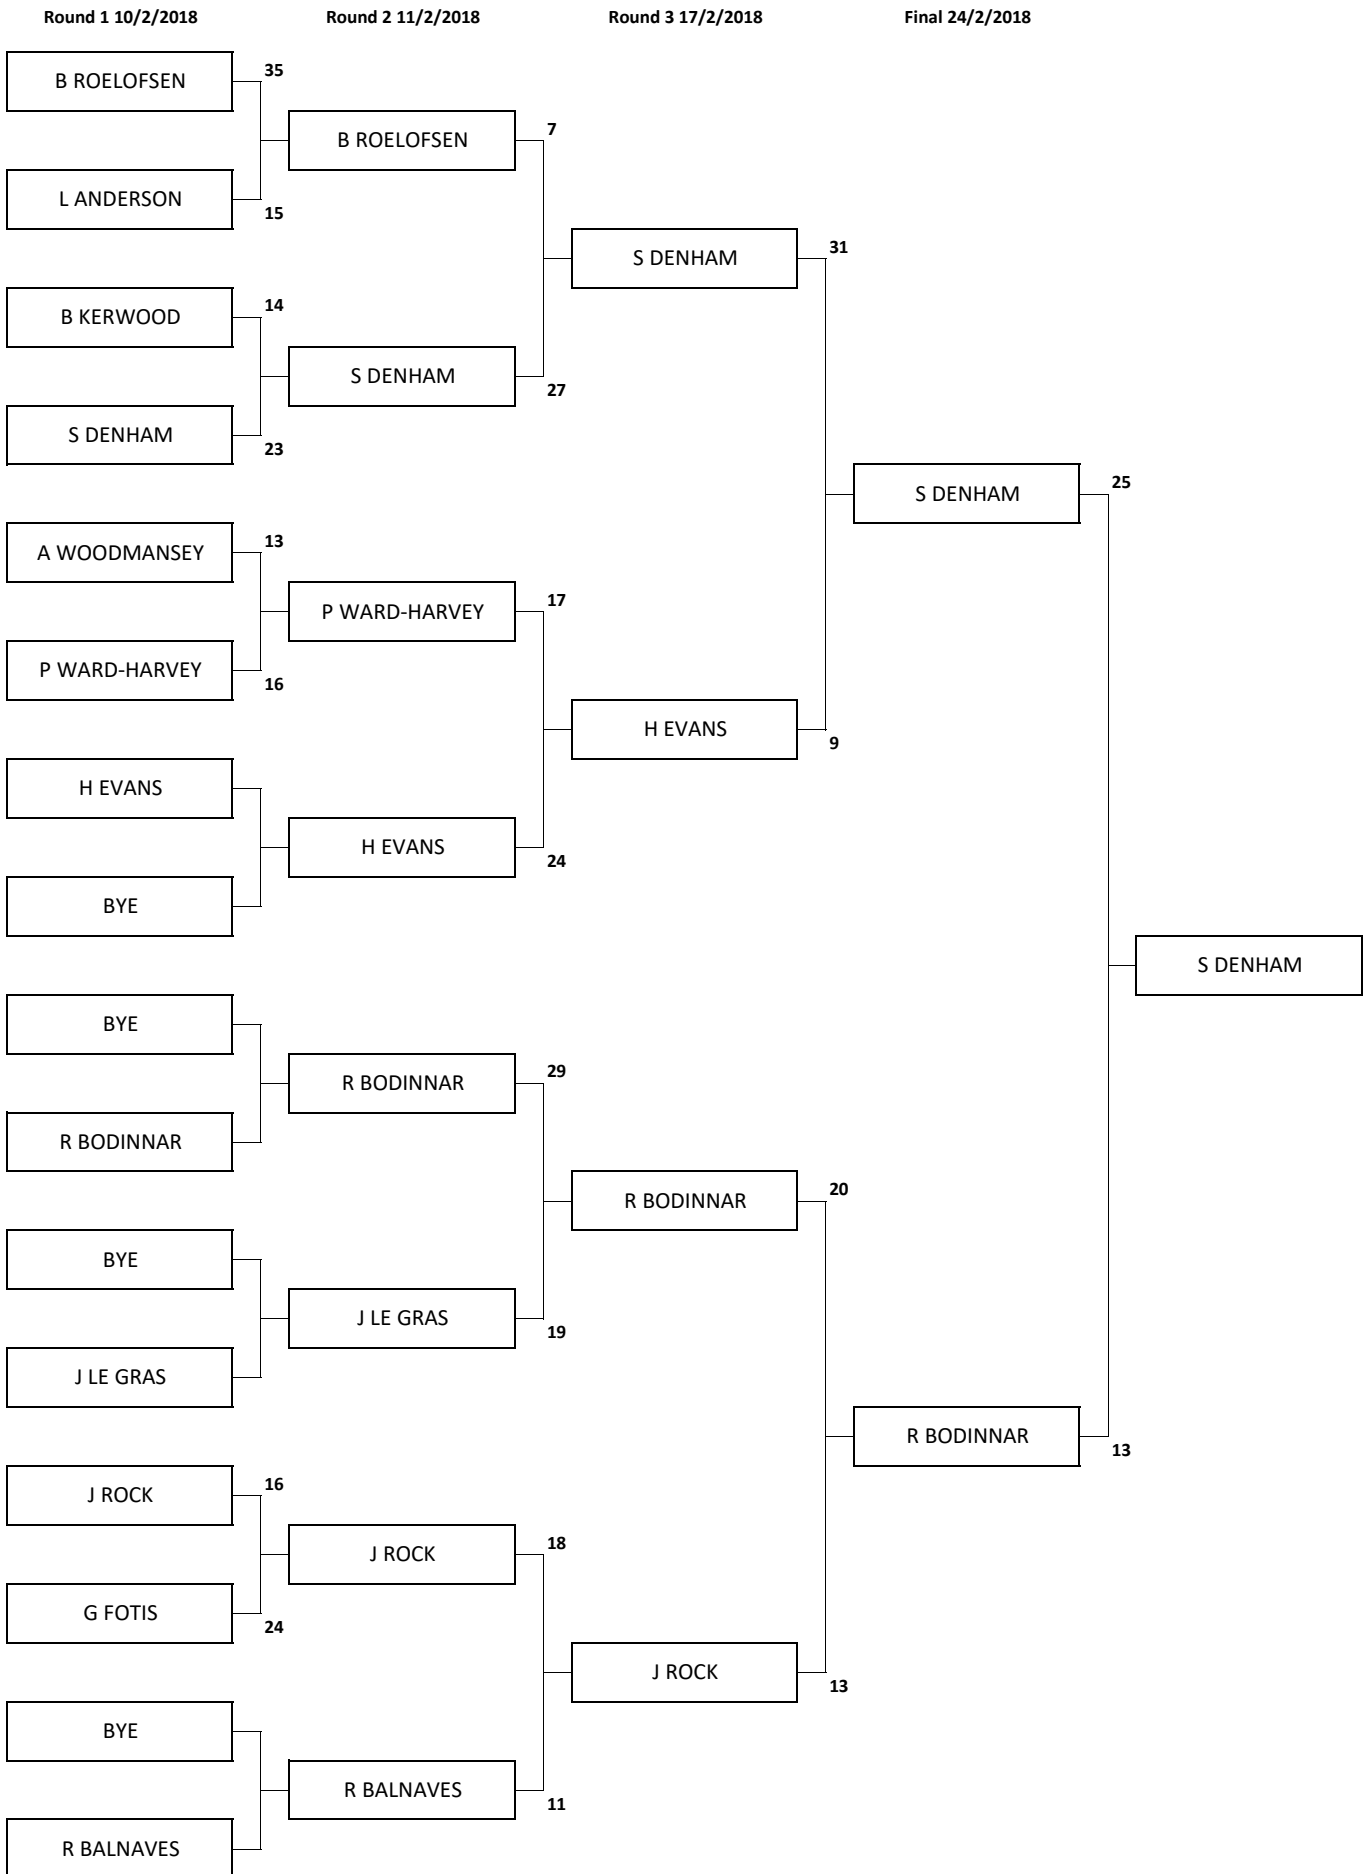

MOSMAN MEN'S BOWLING CLUB CHAMPIONSHIP CLUB PAIRS 2018

MOSMAN MEN'S BOWLING CLUB CHAMPIONSHIP CLUB PAIRS 2018

Team No.	Lead	Skip
1	J DALE	B ROELOFSEN
2	S LEWIS	B KERWOOD
3	P SMITH	A WOODMANSEY
4	M RUSSELL	H EVANS
5	K SIVALOGANATHAN	R BODINNAR
6	M PATEL	J LE GRAS
7	J TROY	G FOTIS
8	I FIELDEN	R BALNAVES
9	R MCPHEE	L ANDERSON
10	J CANDY	R HASSALL
11	P KABLE	S DENHAM
12	G MITCHELL	J ROCK
13	M LANGE	P WARD-HARVEY
14		
15		
16		
17		
18		
19		
20		
21		
22		
23		
24		
25		
26		
27		
28		
29		
30		
31		
32		
33		
34		
35		
36		
37		
38		
39		
40		
41		
42		
43		
44		
45		
46		
47		
48		
49		
50		
51		
52		
53		
54		
55		
56		
57		
58		
59		
60		
61		
62		
63		
64		